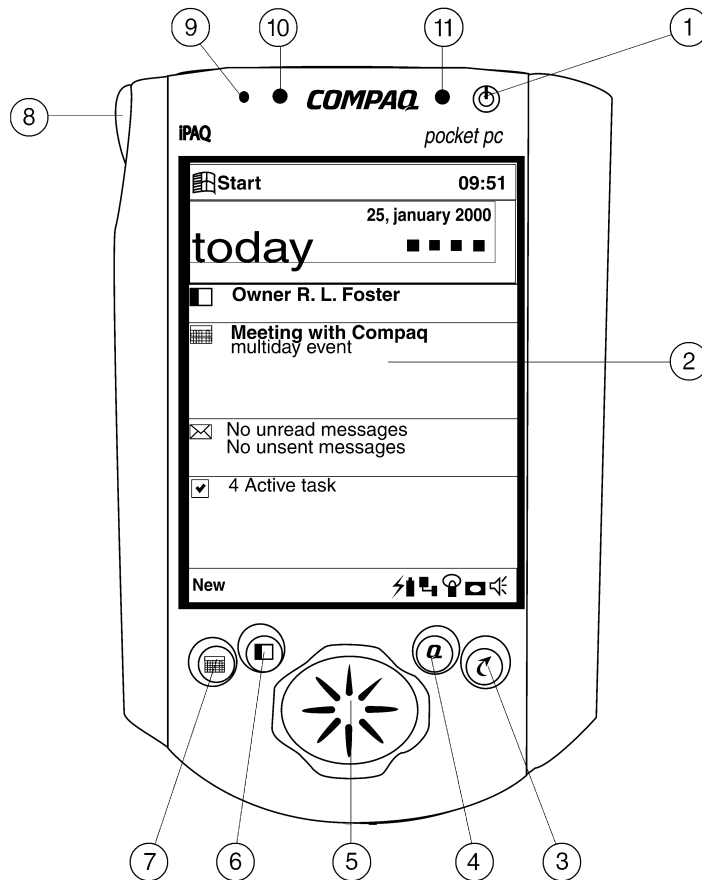

Overview

AT A GLANCE

Easy expansion and customization through Compaq Expansion Pack System

- Thin, lightweight, design with brilliant color screen.
- Audio record and playback – Audio programs from the web, MP3 music, or voice notations
- Rechargeable battery that gives up to 12 hours of battery life
- Protected by Compaq Services, including a one-year warranty — Certain restrictions and exclusions apply. Consult the Compaq Customer Support Center for details. In Canada, consult the Product Information Center at 1-800-567-1616 for details.

- | | |
|------------------------------------|----------------------------------|
| 1. Instant on/off and Light Button | 7. Calendar Button |
| 2. Display | 8. Voice Recorder Button |
| 3. QStart Button | 9. Microphone |
| 4. QMenu | 10. Ambient Light Sensor |
| 5. Speaker and 5-way joystick | 11. Alarm/Charge Indicator Light |
| 6. Contacts Button | |

32-MB SDRAM, 16-MB Flash Memory

Interfaces

Front Panel Buttons	5 buttons plus five-way joystick; (1 on/off and backlight button and (2-5) customizable application buttons)
Navigator Button	1 Five-way joystick
Side Panel Recorder Button	1
Bottom Panel Reset Switch	1
Stylus Eject Button	1
	Communications Port includes serial port
Infrared Port	1 (115 Kbps)
Speaker	1
Light Sensor	1
Microphone	1
Communications Port	1 (with USB/Serial connectivity)
Stereo Audio Output Jack	1 (standard 3.5 mm)

Cradle Interfaces

Connector	1
Cable	1 USB or Serial cable connects to PC
DC Jack connector for AC Adapter	1
Stylus Holder	2 holes on left and right front
Stabilizing Arm Release Button	1 Arms engage sides of Pocket PC when no Expansion Pack is in use